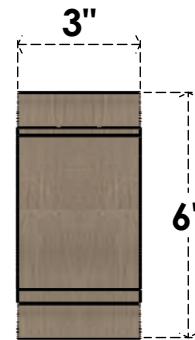

ITEM NUMBER: CORU03X18X06OLYRCPR

3"W X 18"D X 6"H SERIES 3 THIN OLYMPIC ROUGH CEDAR TIMBERTHANE
FAUX WOOD CORBEL, PRIMED

SIDE PROFILE

FRONT PROFILE

ISOMETRIC

EKENA MILLWORK
2300 WEST MAIN ST.
CLARKSVILLE, TX 75426
TOLL FREE: 866-607-0453
WWW.EKENAMILLWORK.COM