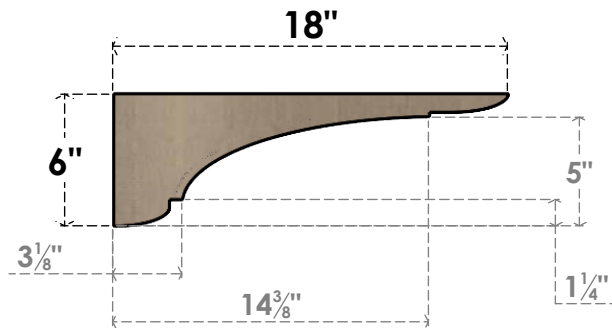

ITEM NUMBER: CORU03X18X06OLYRCPR

3"W X 18"D X 6"H SERIES 3 THIN OLYMPIC ROUGH CEDAR TIMBERTHANE
FAUX WOOD CORBEL, PRIMED

SIDE PROFILE

FRONT PROFILE

ISOMETRIC

EKENA MILLWORK
2300 WEST MAIN ST.
CLARKSVILLE, TX 75426
TOLL FREE: 866-607-0453
WWW.EKENAMILLWORK.COM

NOTES

1. INSTALLATION TO BE COMPLETED IN ACCORDANCE WITH MANUFACTURER'S SPECIFICATIONS.
2. DRAWING MAY NOT BE TO SCALE
3. THIS DRAWING IS INTENDED FOR DESIGN AND PLANNING PURPOSES ONLY.
4. ALL INFORMATION CONTAINED HEREIN WAS CURRENT AT THE TIME OF DEVELOPMENT BUT MUST BE REVIEWED AND APPROVED BY THE PRODUCT MANUFACTURER TO BE CONSIDERED ACCURATE.
5. TIMBERTHANE ARCHITECTURAL PRODUCTS ARE MADE FROM HIGH DENSITY URETHANE AND COME FACTORY PRIMED